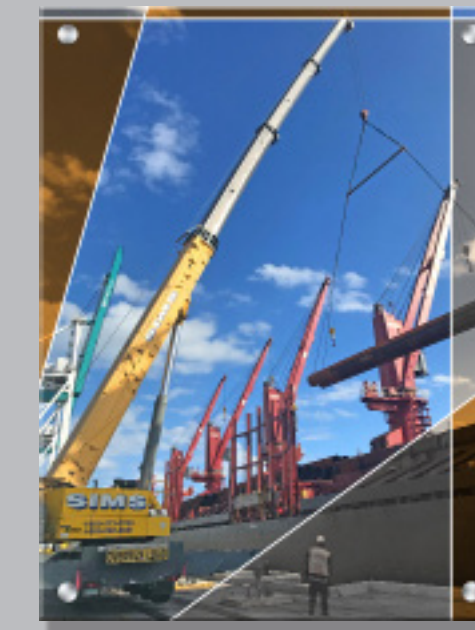

ACRYLIC WALL GRAPHICS FOR SIMS CORPORATE OFFICE - TAMPA, FLORIDA

30 pieces. Each measures 24" x 32" with mounting hardware on 4 corners, 1 inch dia., positioned 1 inch in from edges.

5 pieces. Each measures 60" x 32" with mounting hardware on 4 corners plus halfway point inside top and bottom edges.

7