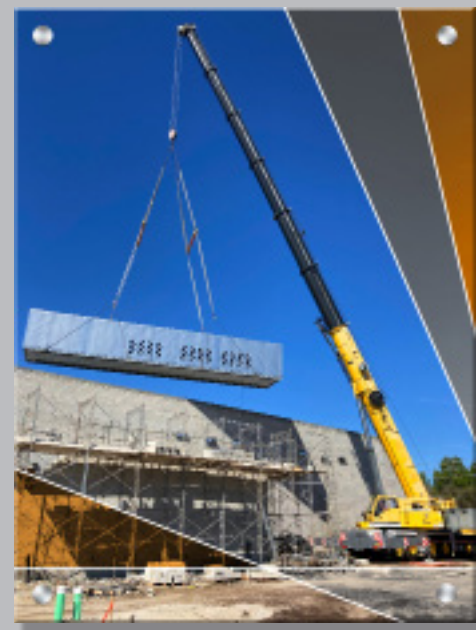

ACRYLIC WALL GRAPHICS FOR SIMS CORPORATE OFFICE - TAMPA, FLORIDA

30 pieces. Each measures 24" x 32" with mounting hardware on 4 corners, 1 inch dia., positioned 1 inch in from edges.

5 pieces. Each measures 60" x 32" with mounting hardware on 4 corners plus halfway point inside top and bottom edges.

18