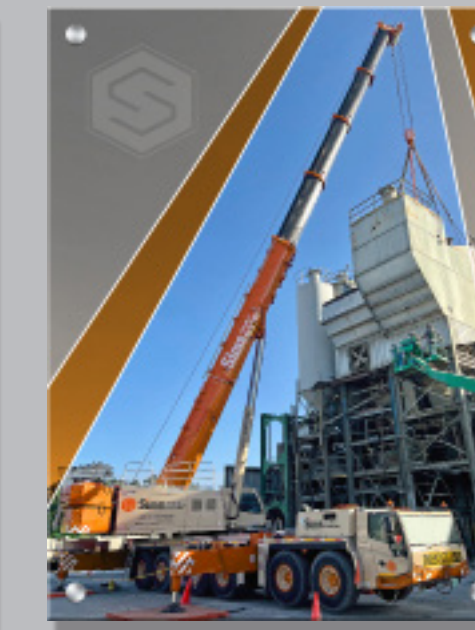

ACRYLIC WALL GRAPHICS FOR SIMS CORPORATE OFFICE - TAMPA, FLORIDA

30 pieces. Each measures 24" x 32" with mounting hardware on 4 corners, 1 inch dia., positioned 1 inch in from edges.

5 pieces. Each measures 60" x 32" with mounting hardware on 4 corners plus halfway point inside top and bottom edges.

16